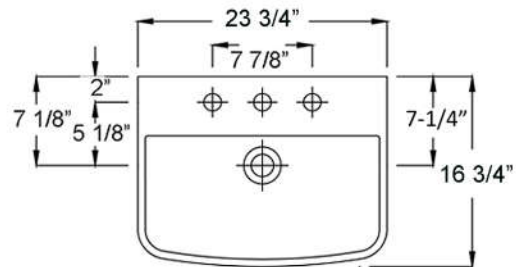

# SUMMIT 600 PEDESTAL LAVATORY

Cat. No.  
3-77X

Faucet not included

W: 23 3/4"  
D: 16 3/4"  
H: 33 1/2"

Column: 7-1/4" L X 5-1/2" W X 27-1/2" H

## Interior Dimensions:

Basin Interior: 22-1/4"W x 11 1/2"D  
 Basin Depth: 5-5/8"  
 Mount bolts height: 31-1/4"  
 Mount holes cc: 7"  
 Back of basin to center of drain: 7-1/4"  
 Back of basin to center of faucet: 2"  
 Faucet and spout holes: 1-3/8"

## Features:

- ▶ Made of Vitreous China
- ▶ Available for 1 hole, 4" centerset or 8" Widespread
- ▶ Pre-drilled overflow hole
- ▶ Back of column is open
- ▶ Mounting Hardware Included
- ▶ For ease installation order **Hangers** (pair) or **Bracket** (one)

**Colors:**  
WH White

**Compliance Certification**  
 Meets or exceeds the following specifications: ASME A112.19.2 2018 and CSA B45.1-18 for ceramic plumbing fixtures.

Dimensions of fixture are nominal and may vary within the range of tolerances established by ASME Standard A112.19.2-2018. Dimensions and specifications subject to change without notice.