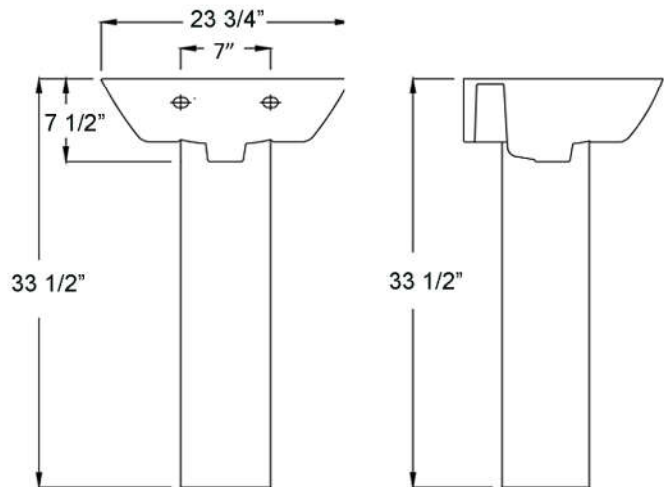

# SUMMIT 600 PEDESTAL LAVATORY

Cat. No.  
3-77X

Faucet not included

W: 23 3/4"  
D: 16 3/4"  
H: 33 1/2"

Column: 7-1/4" L X 5-1/2" W X 27-1/2" H

## Interior Dimensions:

Basin Interior: 22-1/4"W x 11 1/2"D  
 Basin Depth: 5-5/8"  
 Mount bolts height: 31-1/4"  
 Mount holes cc: 7"  
 Back of basin to center of drain: 7-1/4"  
 Back of basin to center of faucet: 2"  
 Faucet and spout holes: 1-3/8"

## Features:

- ▶ Made of Vitreous China
- ▶ Available for 1 hole, 4" centerset or 8" Widespread
- ▶ Pre-drilled overflow hole
- ▶ Back of column is open
- ▶ Mounting Hardware Included
- ▶ For ease installation order **Hangers** (pair) or **Bracket** (one)

**Colors:**  
WH White

**Compliance Certification**  
 Meets or exceeds the following specifications: ASME A112.19.2 2018 and CSA B45.1-18 for ceramic plumbing fixtures.

Dimensions of fixture are nominal and may vary within the range of tolerances established by ASME Standard A112.19.2-2018. Dimensions and specifications subject to change without notice.